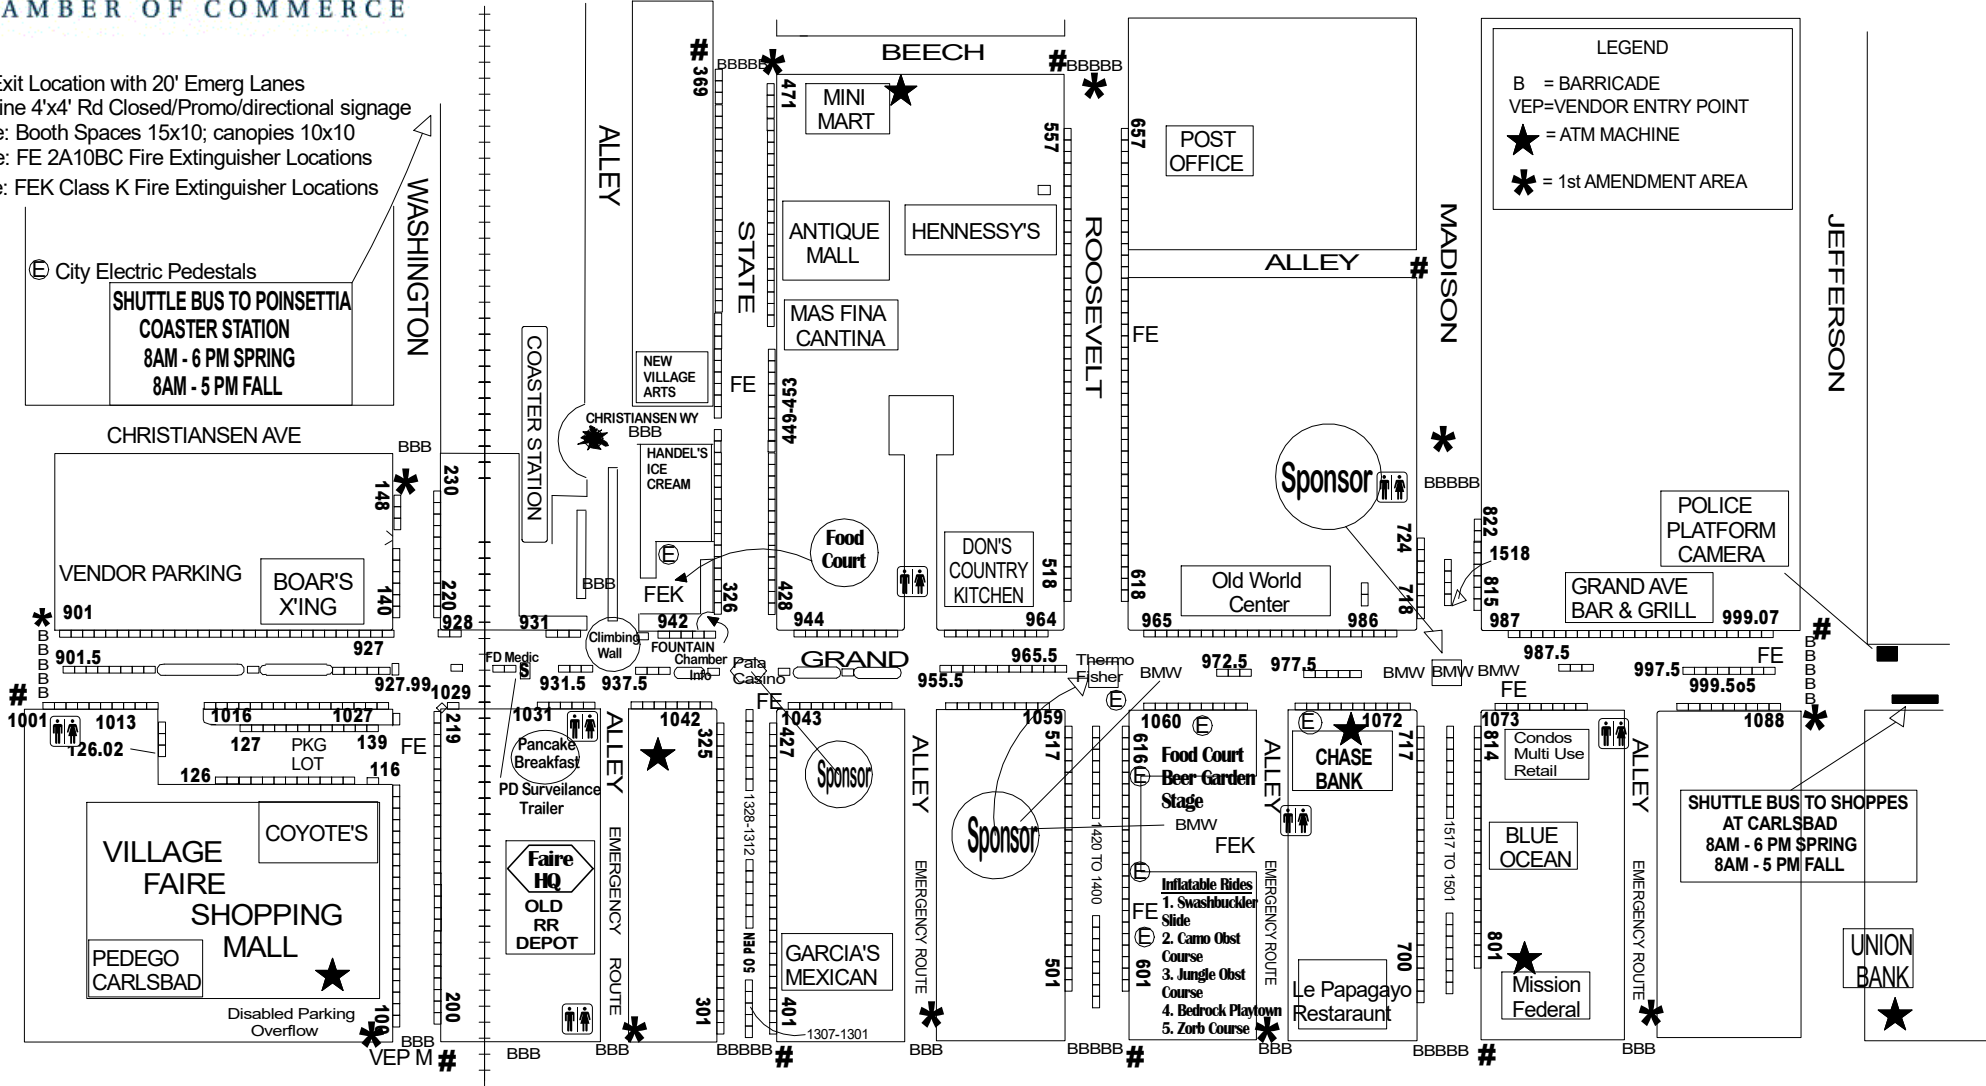

2025 CARLSBAD VILLAGE STREET FAIRE

Sunday May 4, 2025 8:00 am to 5:00 pm

Sunday November 2, 2025 8:00am to 4:00pm

Layout subject to change; Not to Scale

- * Exit Location with 20' Emerg Lanes
- # Nine 4'x4' Rd Closed/Promo/directional signage
- Note: Booth Spaces 15x10; canopies 10x10
- Note: FE 2A10BC Fire Extinguisher Locations
- Note: FEK Class K Fire Extinguisher Locations

City Electric Pedestals
SHUTTLE BUS TO POINSETTIA COASTER STATION
 8AM - 6 PM SPRING
 8AM - 5 PM FALL

CARLSBAD BLVD

LEGEND

- B = BARRICADE
- VEP=VENDOR ENTRY POINT
- ★ = ATM MACHINE
- * = 1st AMENDMENT AREA

CARLSBAD VILLAGE DRIVE