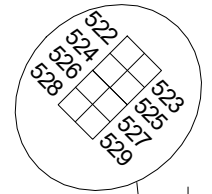

ENCINITAS STREET FAIR

SAT/SUN April 26th-27th 2025, 9 AM - 5 PM

EXAMPLE: Spaces are 12' x 10' in clusters of eight, four corners to a cluster.

EMERGENCY LANES: During the event, all roadways within the event must have a 16 foot clearance for emergency vehicle access