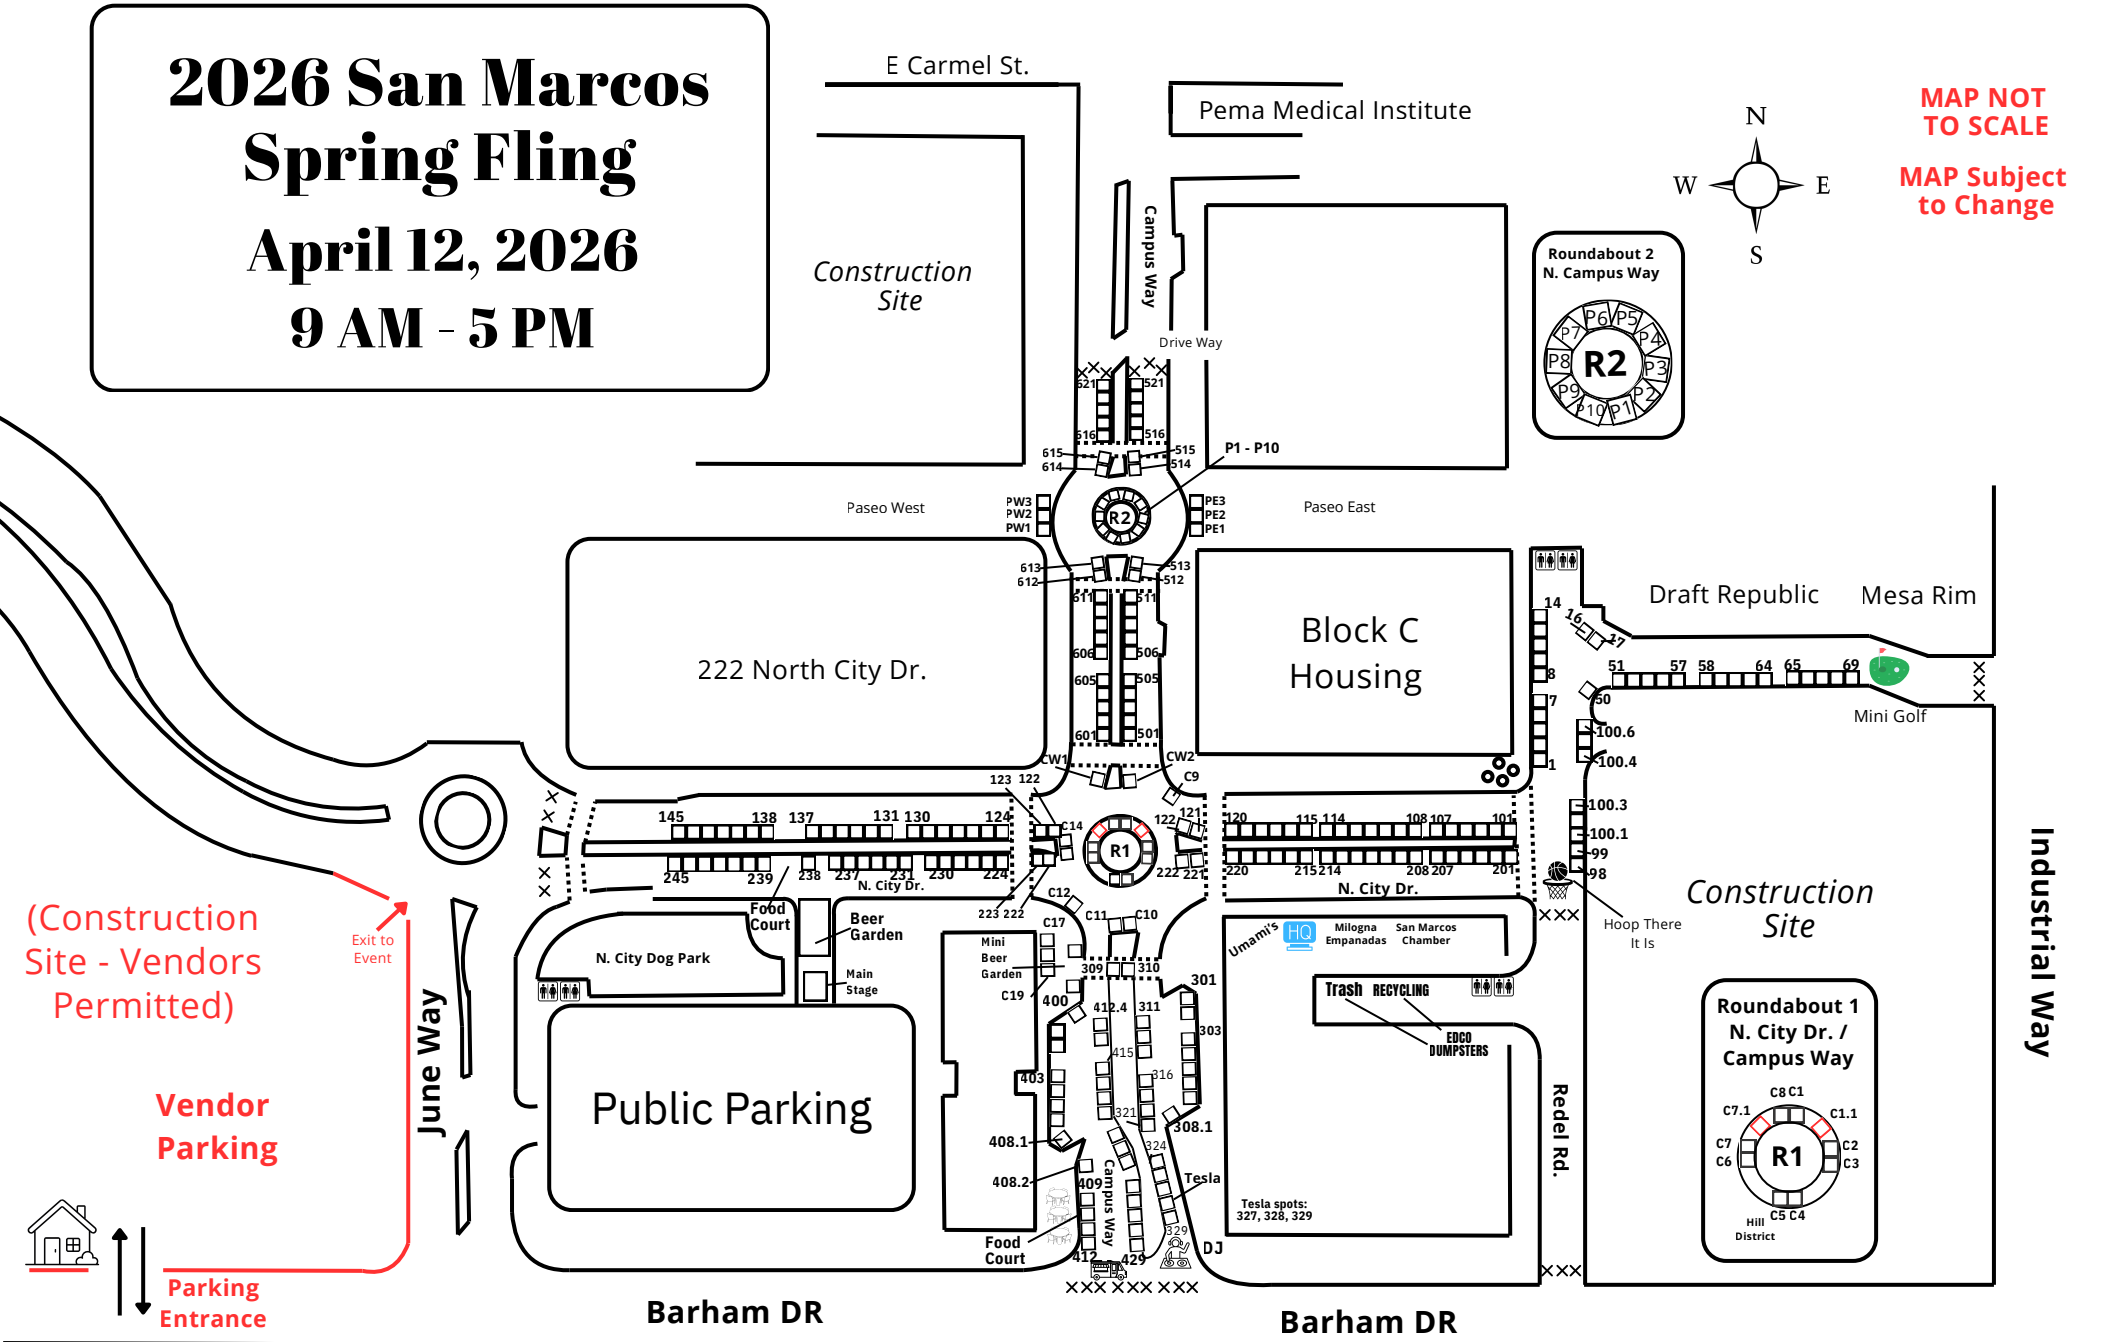

2026 San Marcos Spring Fling

April 12, 2026

9 AM - 5 PM

MAP NOT TO SCALE

MAP Subject to Change

(Construction Site - Vendors Permitted)

Exit to Event

Vendor Parking

Parking Entrance

CAL STATE SAN MARCOS CAMPUS

CAL STATE SAN MARCOS DORMS

MAP NOT TO SCALE

Rev 5