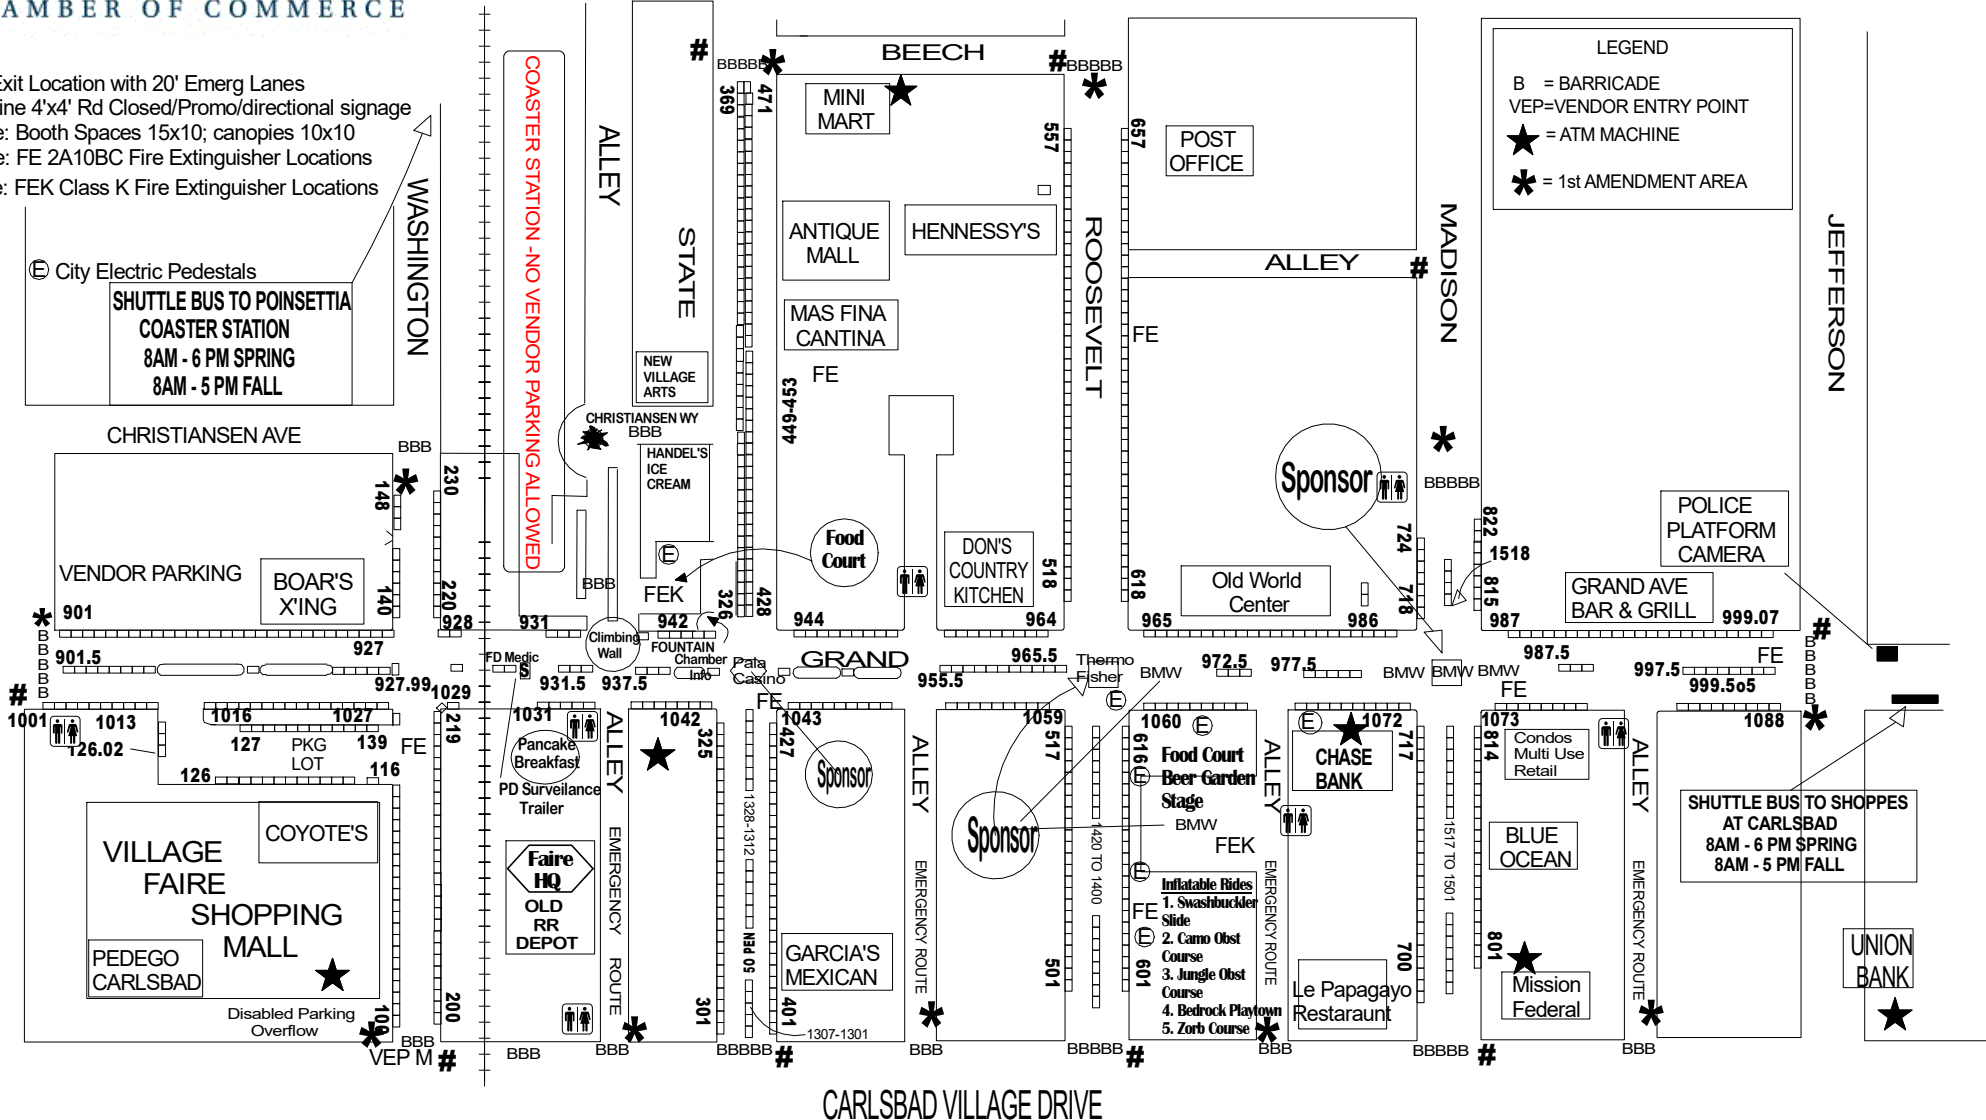

2026 CARLSBAD VILLAGE STREET FAIRE

Sunday May 3, 2026 8:00 am to 5:00 pm

Sunday November 1, 2026 8:00am to 4:00pm

Layout subject to change; Not to Scale

- * Exit Location with 20' Emerg Lanes
- # Nine 4'x4' Rd Closed/Promo/directional signage
- Note: Booth Spaces 15x10; canopies 10x10
- Note: FE 2A10BC Fire Extinguisher Locations
- Note: FEK Class K Fire Extinguisher Locations

City Electric Pedestals

SHUTTLE BUS TO POINSETTIA
COASTER STATION
8AM - 6 PM SPRING
8AM - 5 PM FALL

CARLSBAD BLVD

LEGEND

- B = BARRICADE
- VEP=VENDOR ENTRY POINT
- ★ = ATM MACHINE
- * = 1st AMENDMENT AREA

CARLSBAD VILLAGE DRIVE